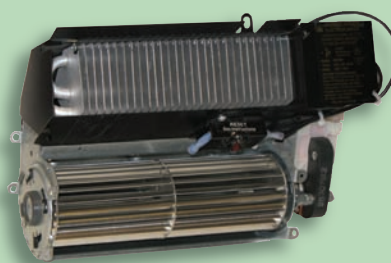

Complete Unit Carton

DIMENSIONS	| 14.375"W x 9.375"H x 5.75"D
PALLET QTY.	| 96
CUBE	| .45

HEATER ASSEMBLY